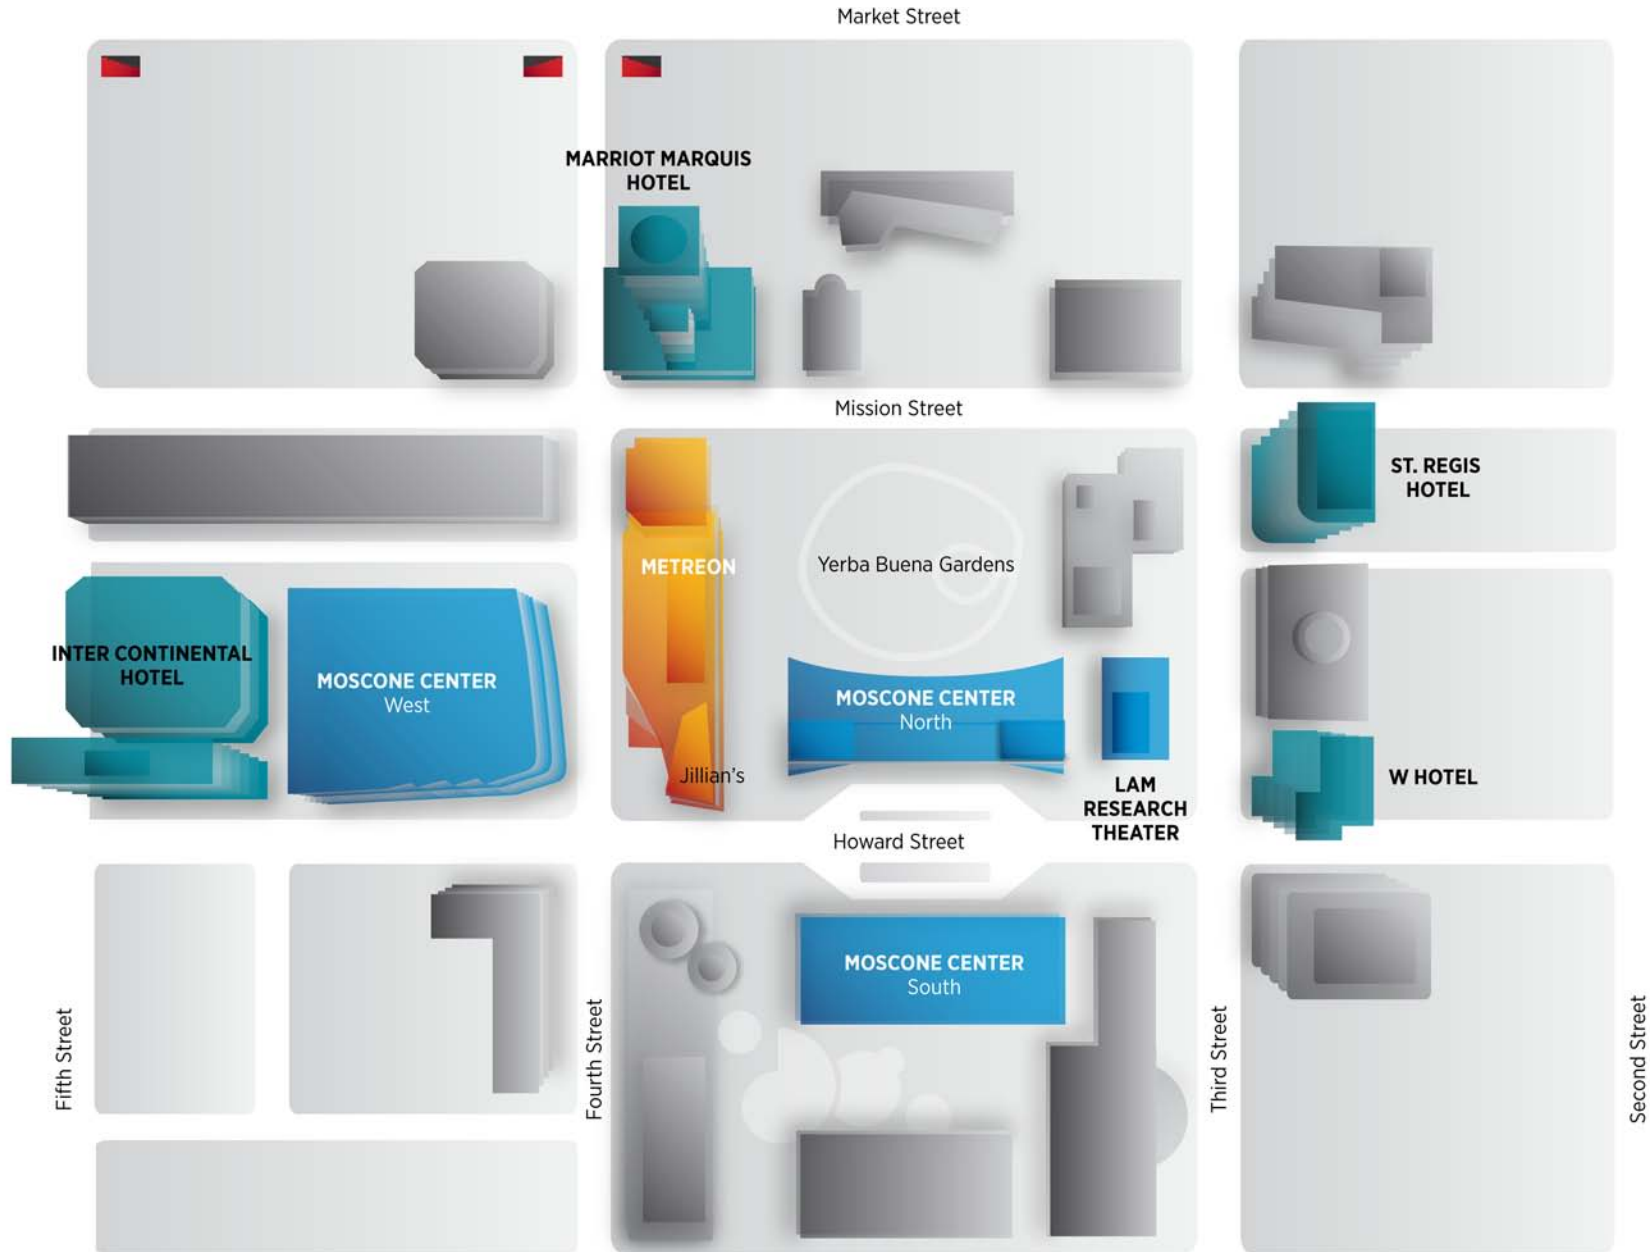

# VMWORLD CAMPUS MAP

## MAP KEY

**MOSCONE CENTER NORTH**  
 General Sessions  
 Hang Space | Community Lounge  
 VMworld Party

**MOSCONE CENTER SOUTH**  
 Breakout Sessions | Spotlight Sessions  
 CEO Round Table | Solutions Exchange  
 The VMworld Book Store

**MOSCONE CENTER WEST**  
 Registration | Materials Pick-up  
 Breakout Sessions | Knowledge Experts  
 Hands-on Labs  
 VMware Briefing Center

**LAM RESEARCH THEATER**  
 Spotlight Sessions

**METREON**  
 Jillian's: Alumni Lounge  
 BART Entrance and Exit