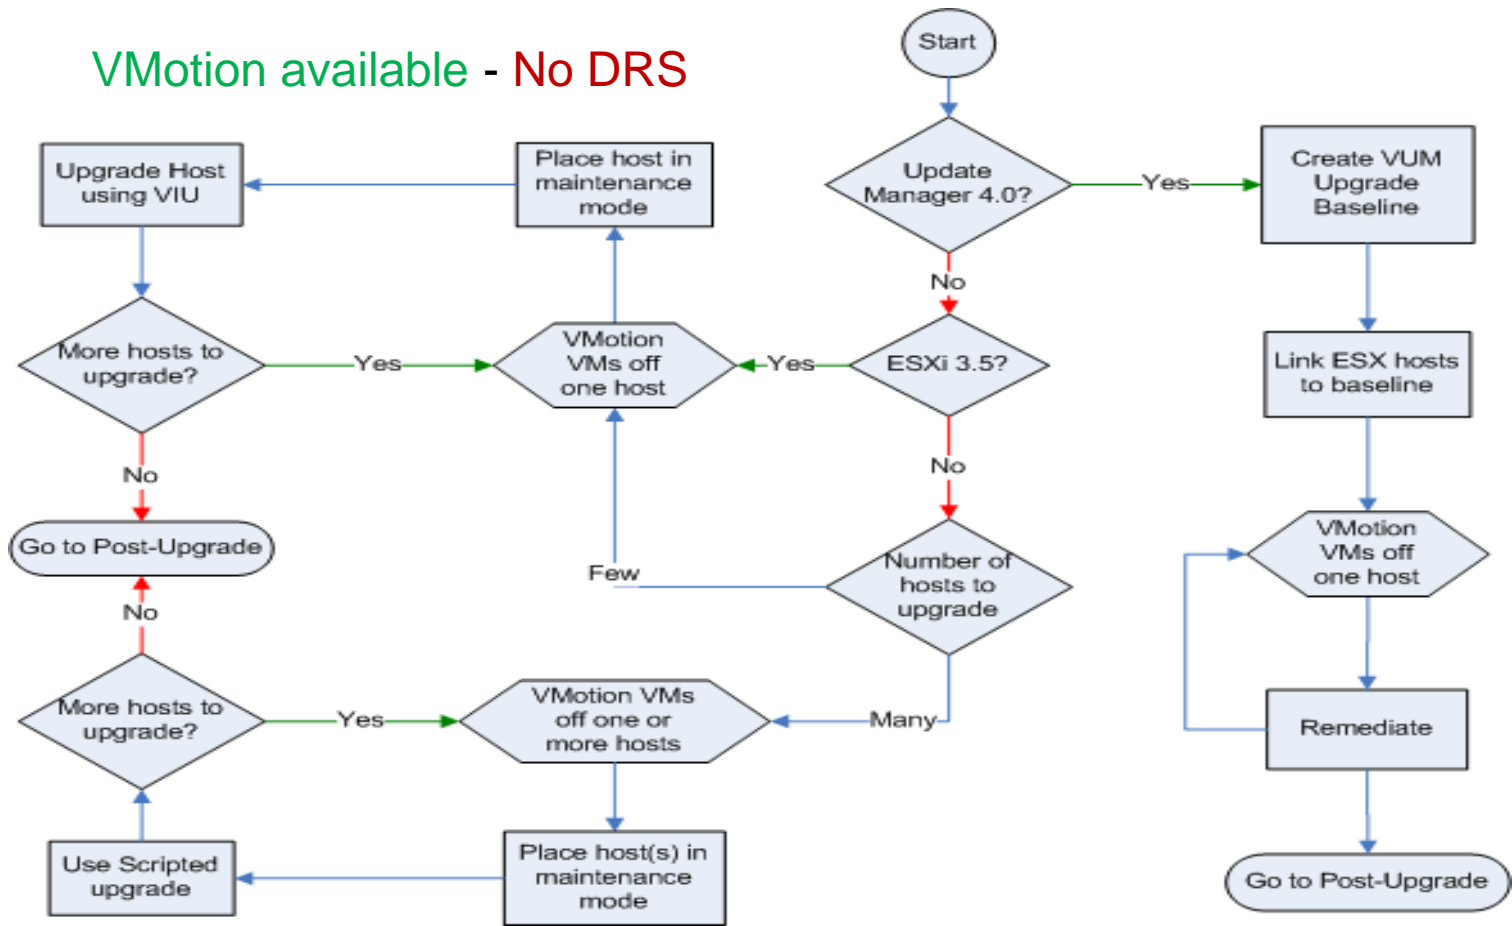

vSphere 4 upgrade flowcharts

- ▶ Mostafa Khalil, VCP, VCDX
- ▶ Staff Engineer
- ▶ Product Support Engineering
- ▶ VMware, Inc.

vSphere 4.0 In-place Upgrade or Migrate?

In-place Upgrade Chart 2

VMotion and DRS/HA enabled

In-place Upgrade Chart 3

VMotion available - No DRS

Migration Chart 1

ESX 2.5.x to 4.0 migration

Migration Chart 2

vSphere 4.0 In-place Upgrade or Migrate?

In-place Upgrade Chart 1

VMotion unavailable
VMs powered off

In-place Upgrade Chart 2

VMotion and DRS/HA enabled

In-place Upgrade Chart 3

VMotion available - No DRS

Migration Chart 1

ESX 2.5.x to 4.0 migration

Migration Chart 2

Post Upgrade Tasks