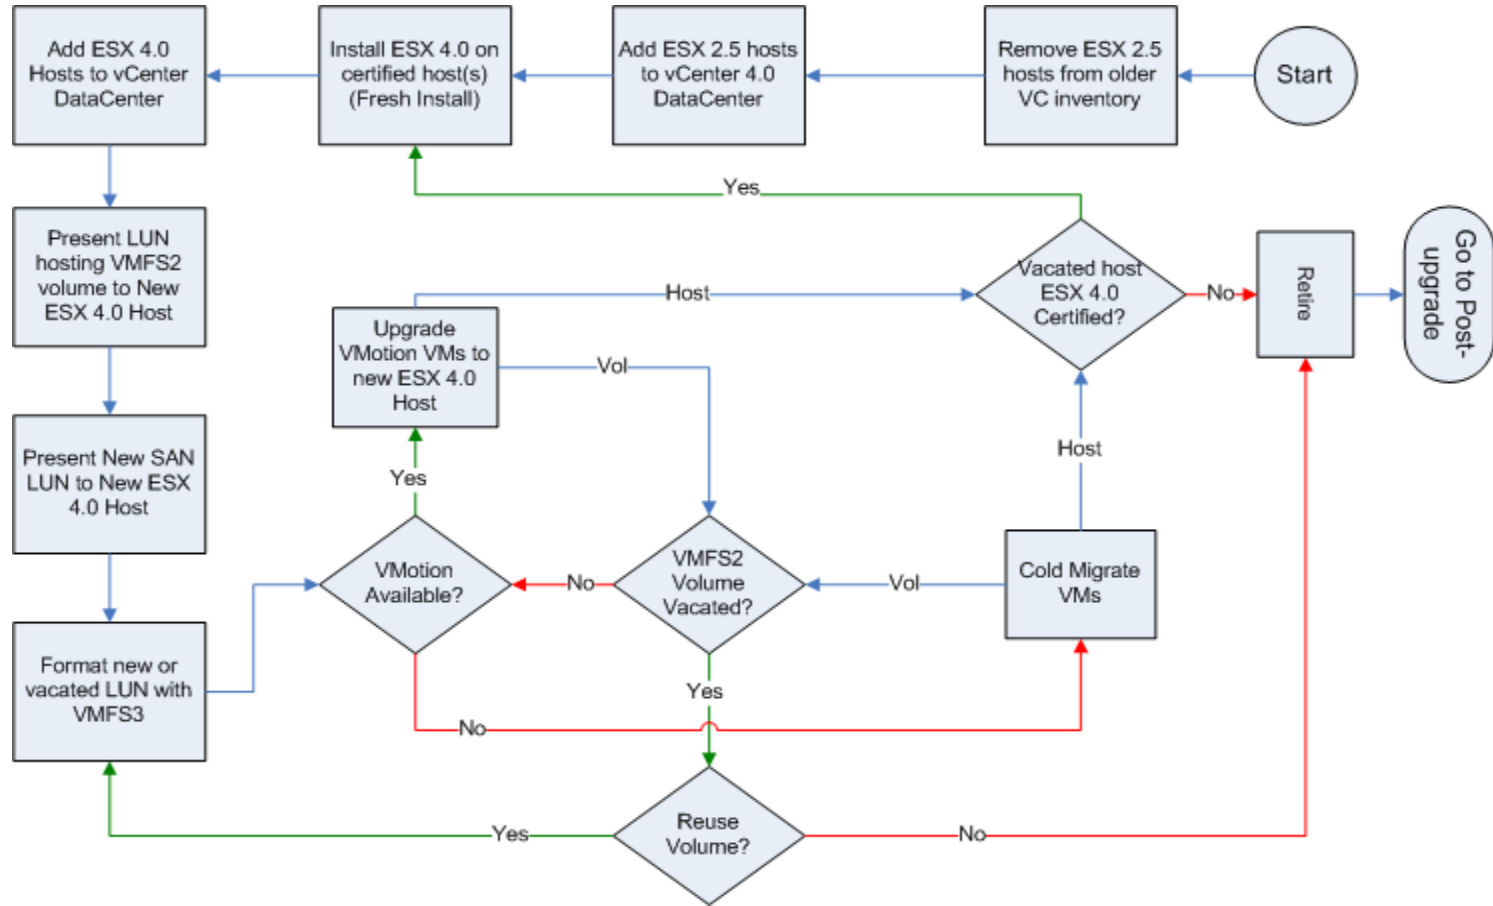

In-place Upgrade Chart 3

VMotion available - No DRS

Migration Chart 1

ESX 2.5.x to 4.0 migration

Migration Chart 2

vSphere 4.0 In-place Upgrade or Migrate?

In-place Upgrade Chart 1

VMotion unavailable
VMs powered off

In-place Upgrade Chart 2

VMotion and DRS/HA enabled

In-place Upgrade Chart 3

VMotion available - No DRS

Migration Chart 1

ESX 2.5.x to 4.0 migration

Migration Chart 2

Post Upgrade Tasks

- ▶ **VMware Tools Upgrade**
 - ▶ **Do this first before upgrading virtual HW**
- ▶ **Virtual Hardware Upgrade**
 - ▶ **Do this to get new virtual devices and features (e.g. hot-plug)**
- ▶ **Migrate Virtual Network**
 - ▶ **Migrate to vDS (Distributed Switch)**