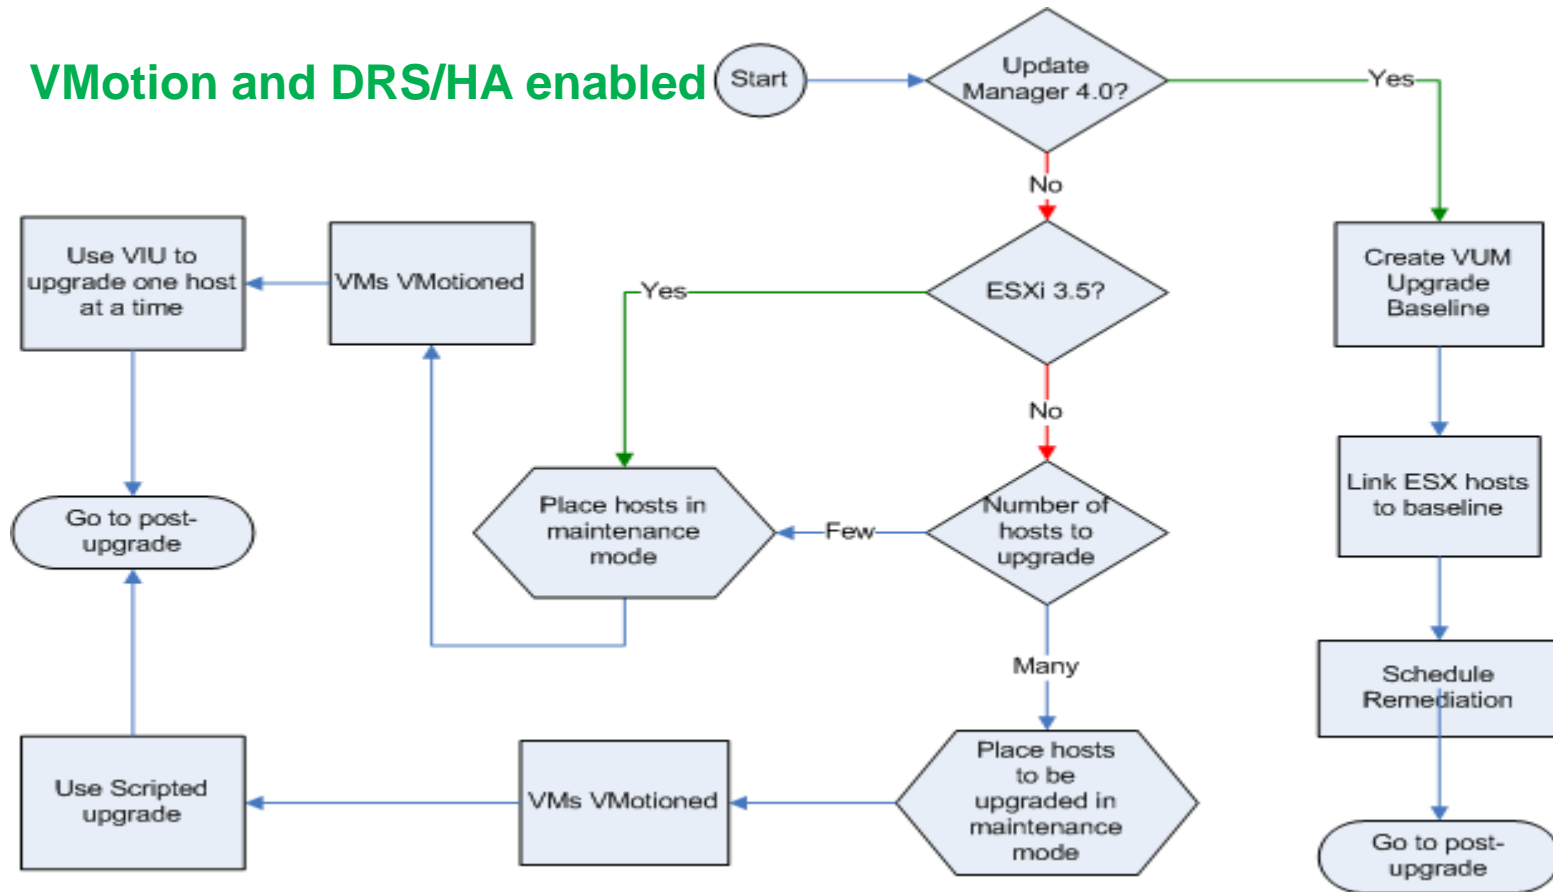

In-place Upgrade Chart 3

VMotion available - No DRS

Migration Chart 1

ESX 2.5.x to 4.0 migration

Migration Chart 2

vSphere 4.0 In-place Upgrade or Migrate?

In-place Upgrade Chart 1

VMotion unavailable
VMs powered off

In-place Upgrade Chart 2

VMotion and DRS/HA enabled

In-place Upgrade Chart 3

VMotion available - No DRS

Migration Chart 1

ESX 2.5.x to 4.0 migration

Migration Chart 2

Post Upgrade Tasks