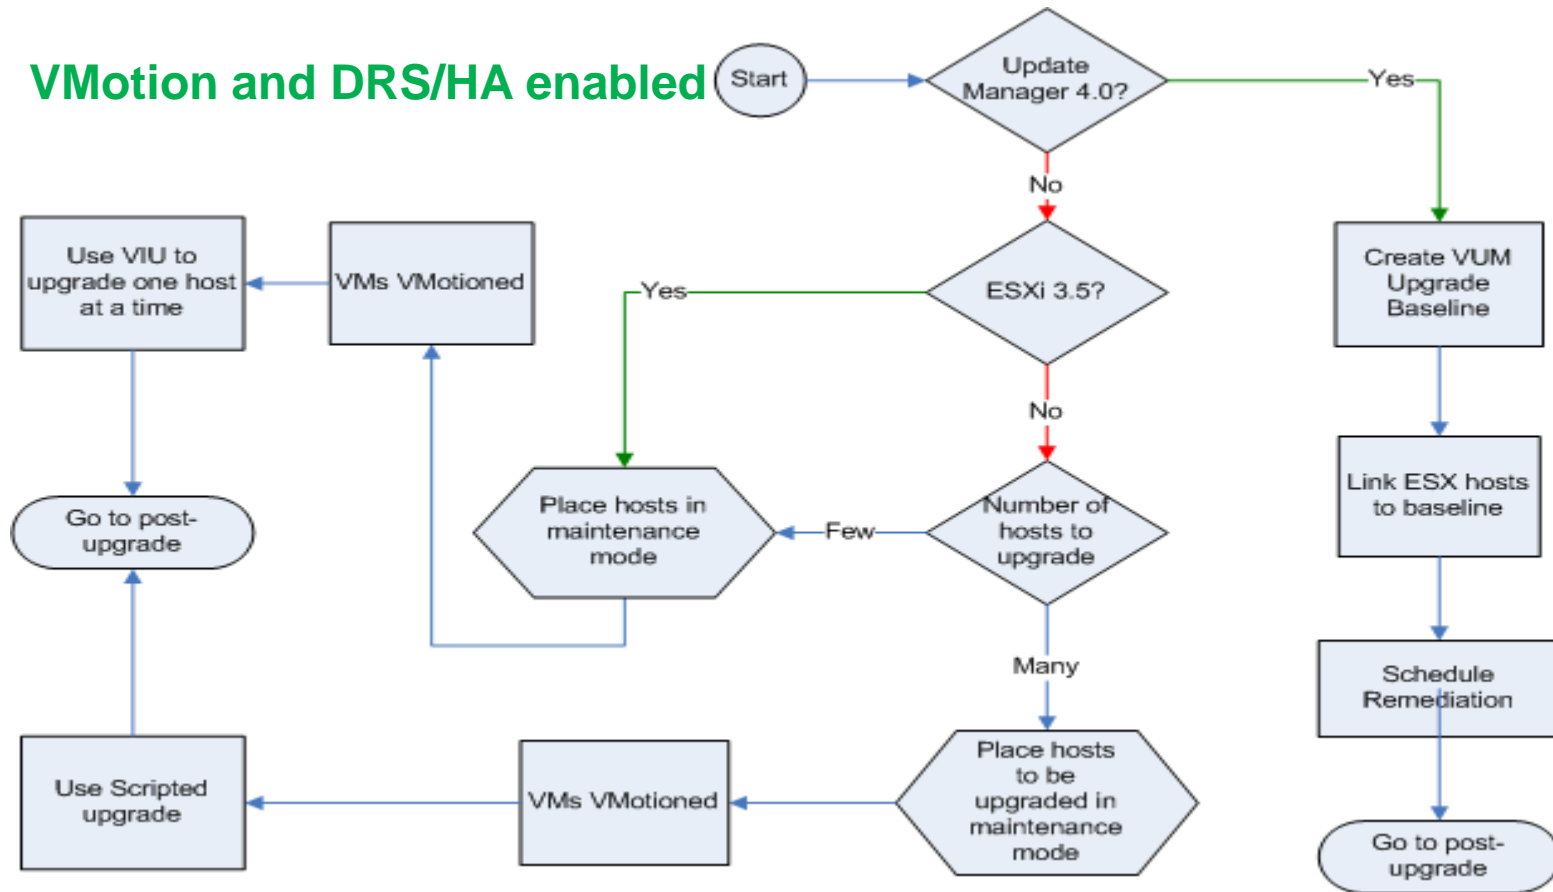

vSphere 4 upgrade flowcharts

- ▶ Mostafa Khalil, VCP, VCDX
- ▶ Staff Engineer
- ▶ Product Support Engineering
- ▶ VMware, Inc.

vSphere 4.0 In-place Upgrade or Migrate?

In-place Upgrade Chart 2

VMotion and DRS/HA enabled

In-place Upgrade Chart 3

VMotion available - No DRS

Migration Chart 1

ESX 2.5.x to 4.0 migration

Migration Chart 2

vSphere 4.0 In-place Upgrade or Migrate?

In-place Upgrade Chart 1

VMotion unavailable
VMs powered off