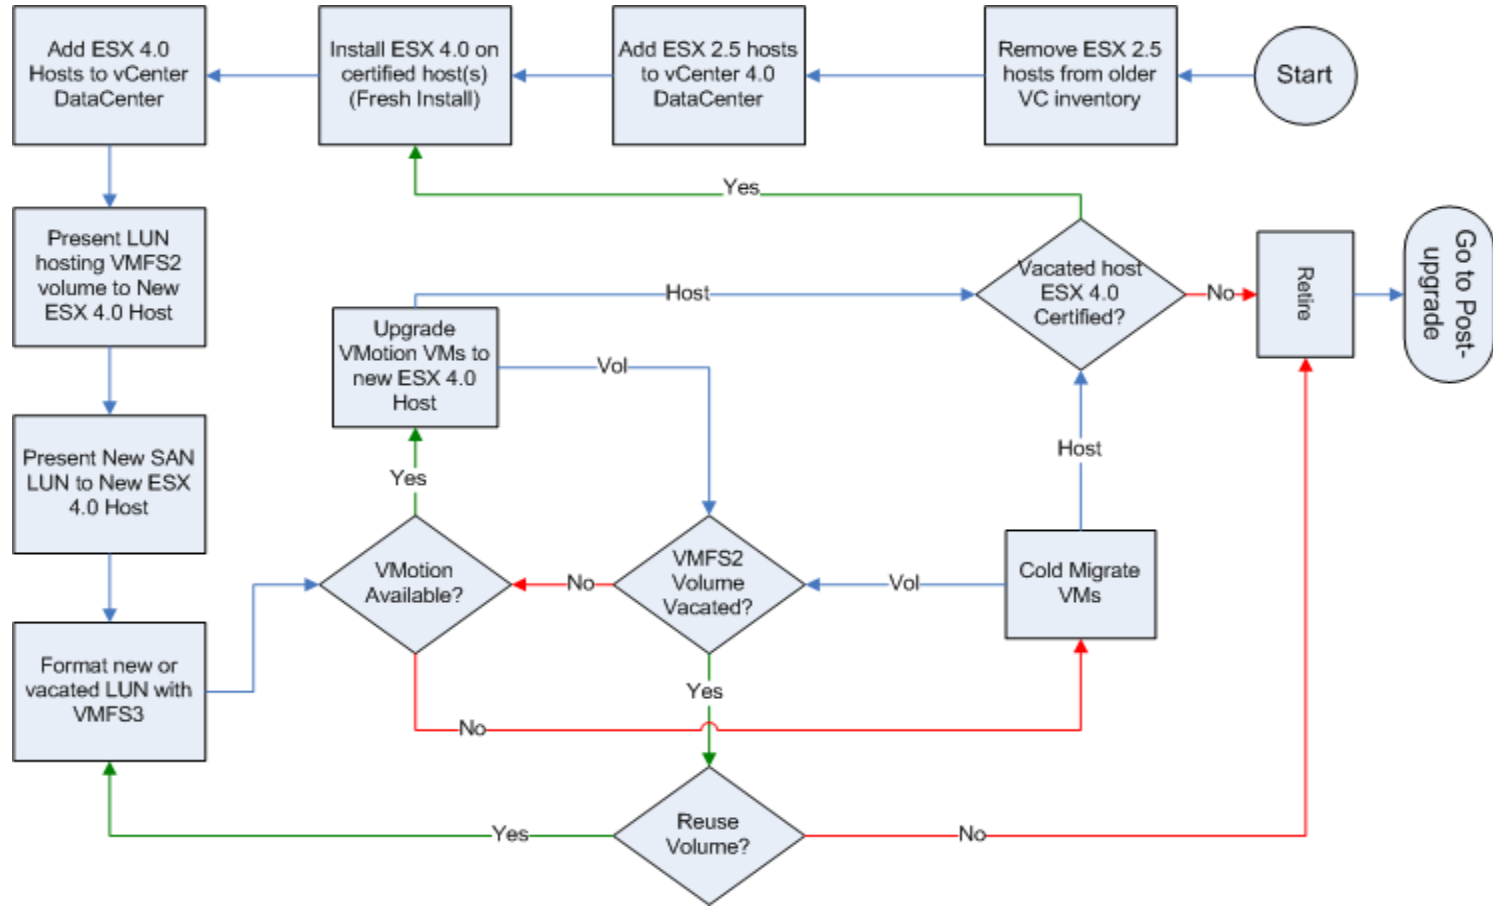

vSphere 4 upgrade flowcharts

- ▶ Mostafa Khalil, VCP, VCDX
- ▶ Staff Engineer
- ▶ Product Support Engineering
- ▶ VMware, Inc.

vSphere 4.0 In-place Upgrade or Migrate?

In-place Upgrade Chart 2

VMotion and DRS/HA enabled

In-place Upgrade Chart 3

VMotion available - No DRS

Migration Chart 1

ESX 2.5.x to 4.0 migration

Migration Chart 2

vSphere 4.0 In-place Upgrade or Migrate?

In-place Upgrade Chart 1

VMotion unavailable
VMs powered off

In-place Upgrade Chart 2

VMotion and DRS/HA enabled

In-place Upgrade Chart 3

VMotion available - No DRS

Migration Chart 1

ESX 2.5.x to 4.0 migration

Migration Chart 2

Post Upgrade Tasks