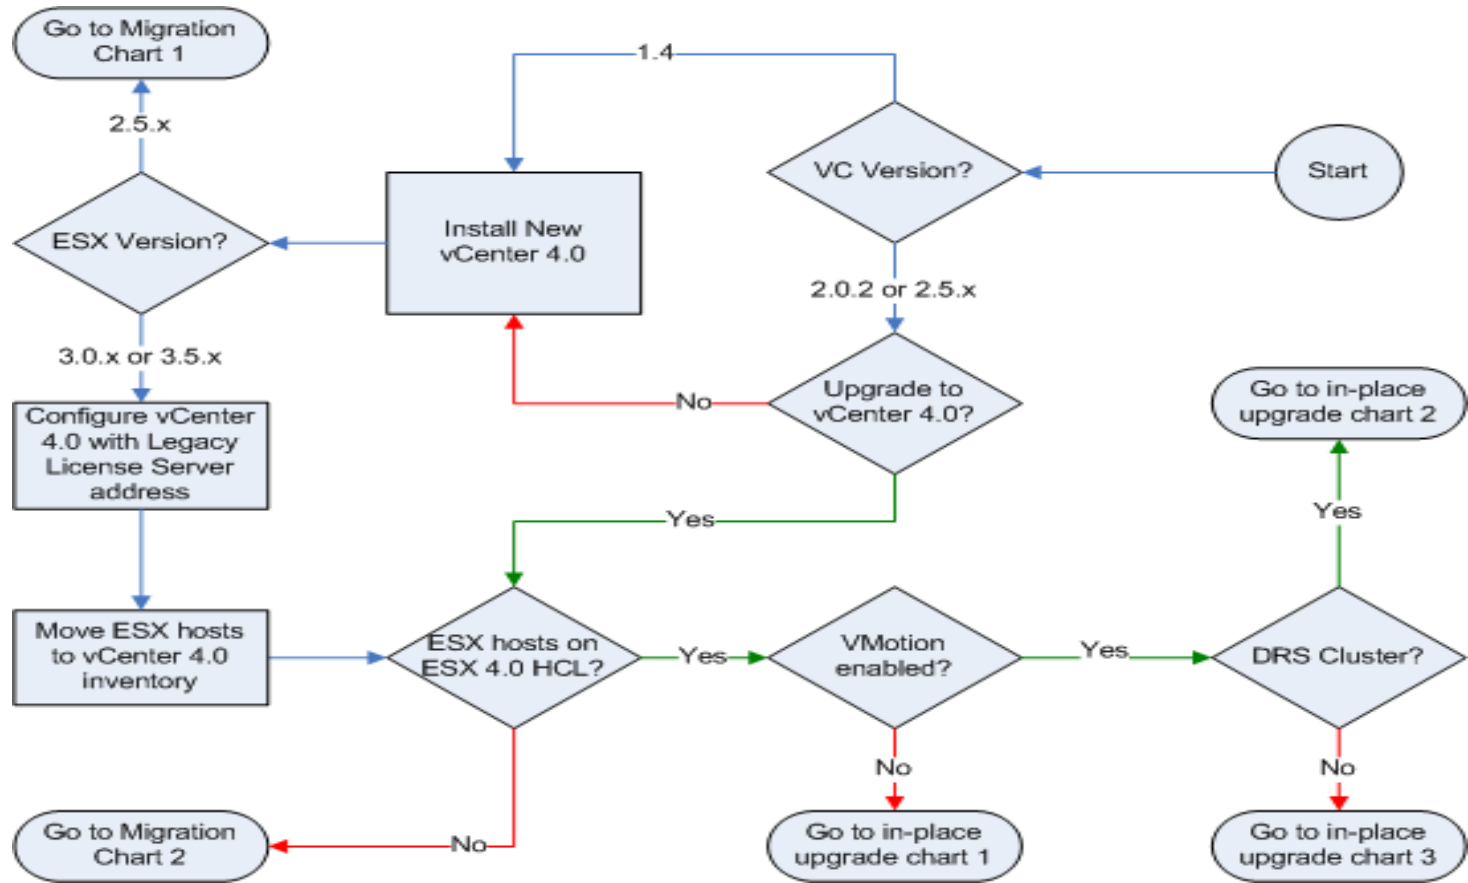

vSphere 4 upgrade flowcharts

- ▶ Mostafa Khalil, VCP, VCDX
- ▶ Staff Engineer
- ▶ Product Support Engineering
- ▶ VMware, Inc.

vSphere 4.0 In-place Upgrade or Migrate?

In-place Upgrade Chart 2

VMotion and DRS/HA enabled

In-place Upgrade Chart 3

VMotion available - No DRS

Migration Chart 1

ESX 2.5.x to 4.0 migration

Migration Chart 2

vSphere 4.0 In-place Upgrade or Migrate?

In-place Upgrade Chart 1

VMotion unavailable
VMs powered off

In-place Upgrade Chart 2

VMotion and DRS/HA enabled

In-place Upgrade Chart 3

VMotion available - No DRS

Migration Chart 1

ESX 2.5.x to 4.0 migration

Migration Chart 2

Post Upgrade Tasks