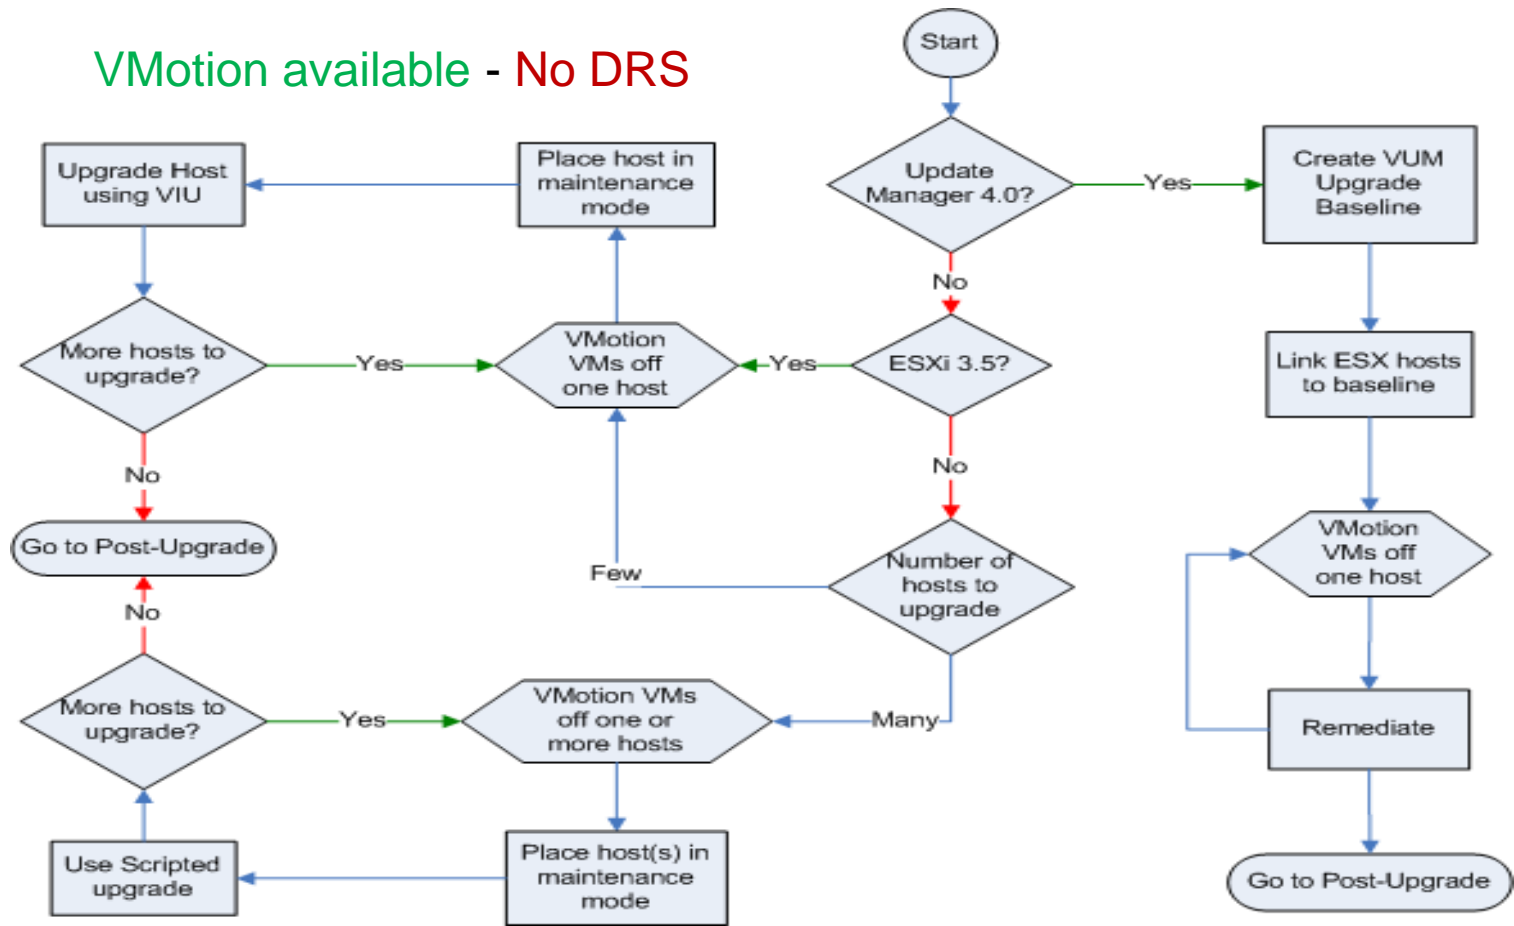

vSphere 4 upgrade flowcharts

- ▶ Mostafa Khalil, VCP, VCDX
- ▶ Staff Engineer
- ▶ Product Support Engineering
- ▶ VMware, Inc.

vSphere 4.0 In-place Upgrade or Migrate?

In-place Upgrade Chart 2

VMotion and DRS/HA enabled

In-place Upgrade Chart 3

VMotion available - No DRS

Migration Chart 1

ESX 2.5.x to 4.0 migration

Migration Chart 2

vSphere 4.0 In-place Upgrade or Migrate?

In-place Upgrade Chart 1

VMotion unavailable
VMs powered off

In-place Upgrade Chart 2

VMotion and DRS/HA enabled

In-place Upgrade Chart 3

VMotion available - No DRS

Migration Chart 1

ESX 2.5.x to 4.0 migration

Migration Chart 2

Post Upgrade Tasks