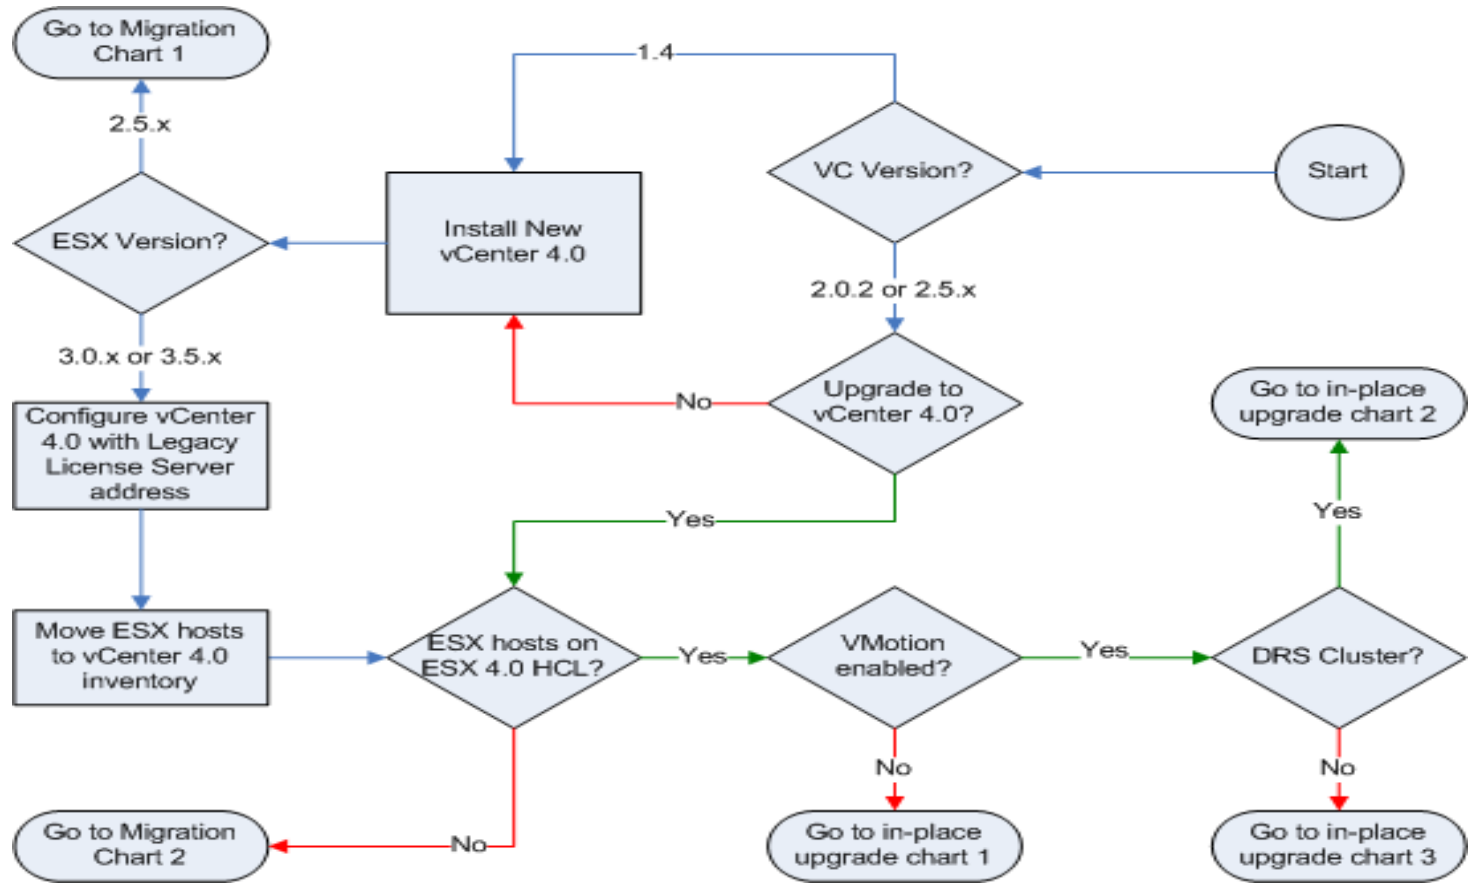

In-place Upgrade Chart 3

VMotion available - No DRS

Migration Chart 1

ESX 2.5.x to 4.0 migration

Migration Chart 2

vSphere 4.0 In-place Upgrade or Migrate?

In-place Upgrade Chart 1

VMotion unavailable
VMs powered off

In-place Upgrade Chart 2

VMotion and DRS/HA enabled

In-place Upgrade Chart 3

VMotion available - No DRS

Migration Chart 1

ESX 2.5.x to 4.0 migration

Migration Chart 2

Post Upgrade Tasks