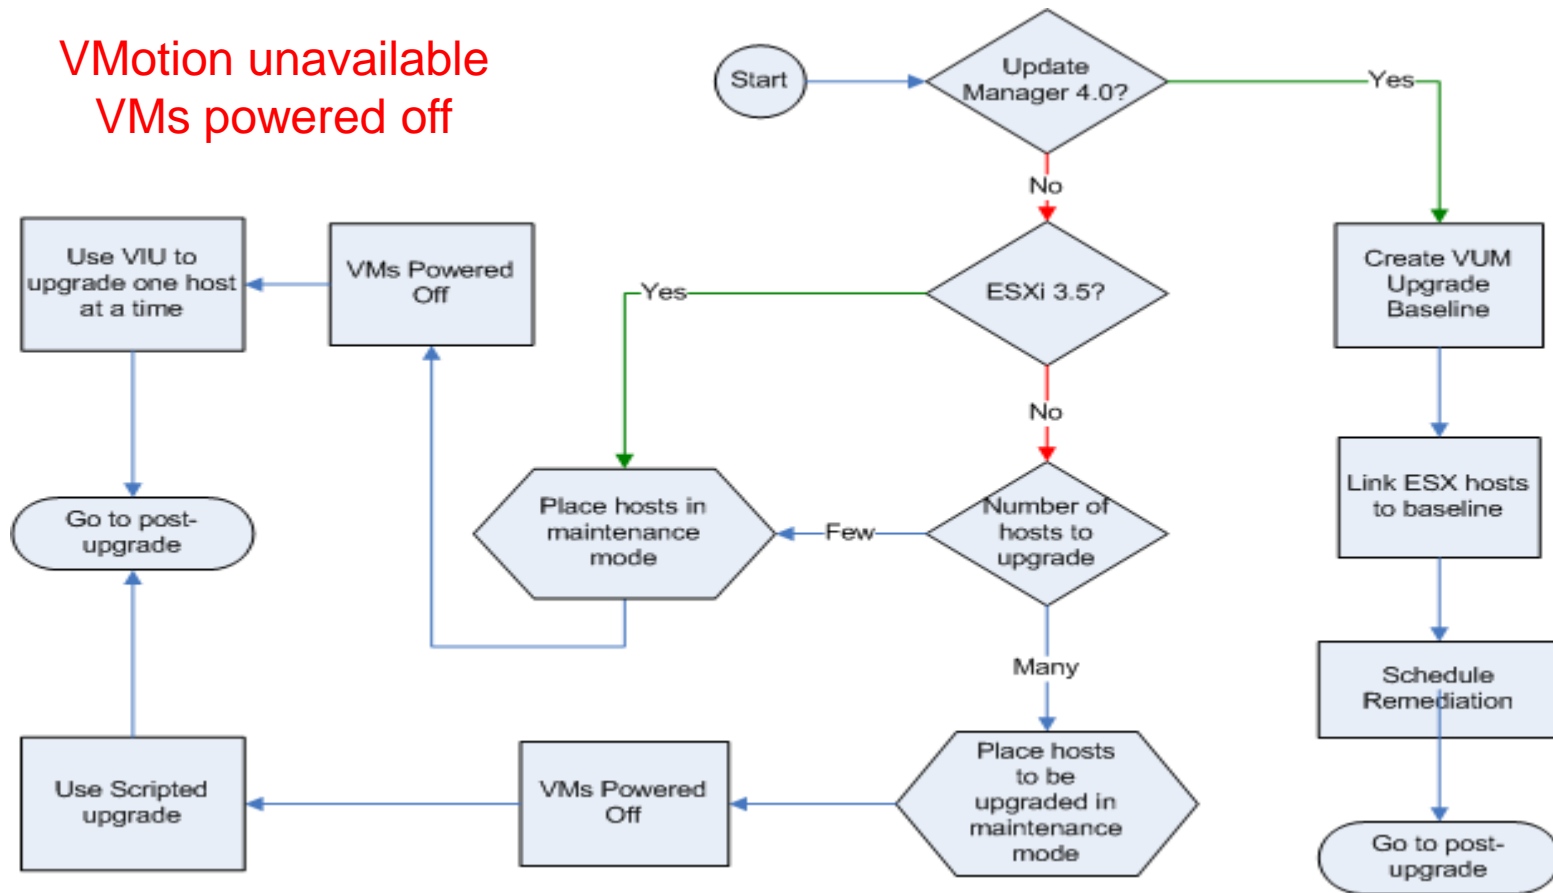

In-place Upgrade Chart 3

VMotion available - No DRS

Migration Chart 1

ESX 2.5.x to 4.0 migration

Migration Chart 2

vSphere 4.0 In-place Upgrade or Migrate?

In-place Upgrade Chart 1

VMotion unavailable
VMs powered off

In-place Upgrade Chart 2

VMotion and DRS/HA enabled

In-place Upgrade Chart 3

VMotion available - No DRS

Migration Chart 1

ESX 2.5.x to 4.0 migration

Migration Chart 2

Post Upgrade Tasks